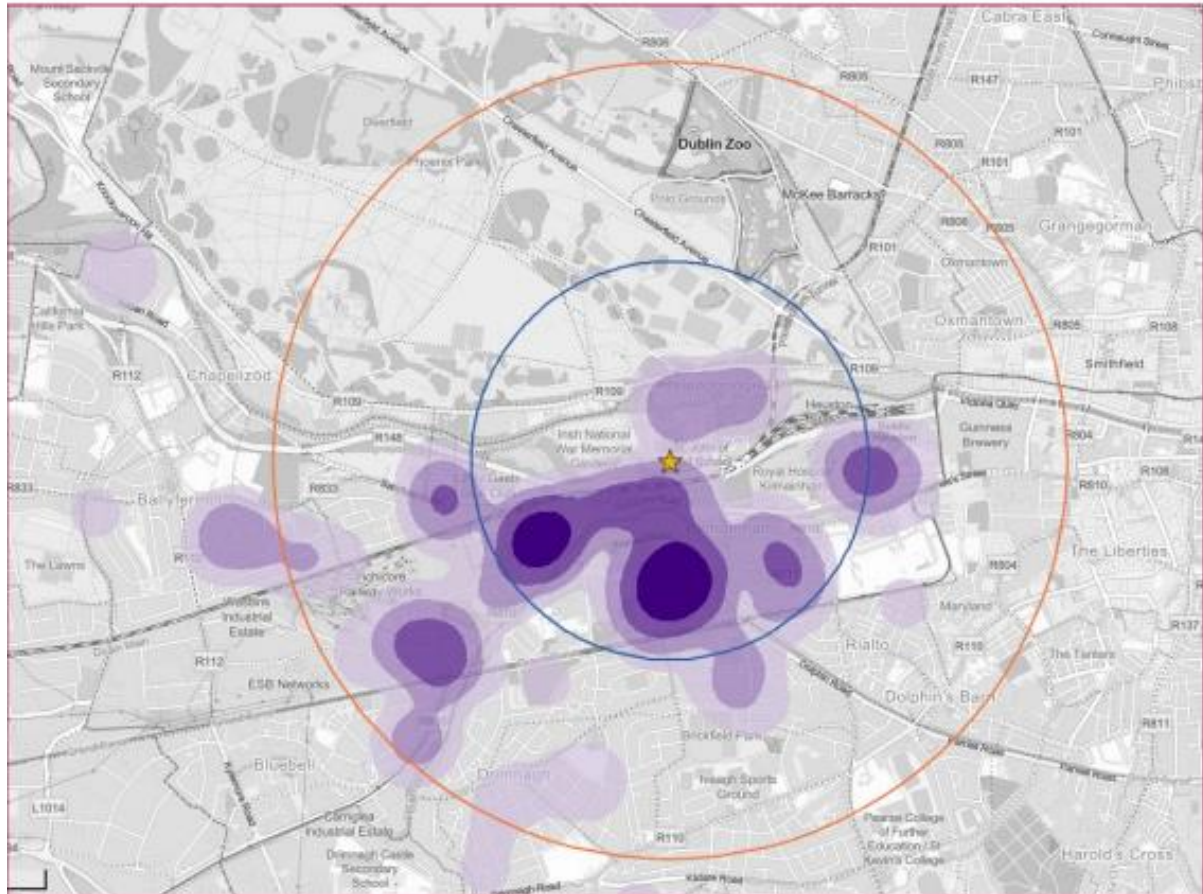

Where students are travelling from

- **55.4%** of students surveyed live within **1km** of the school
- **83.7%** of students surveyed live within **2km** of the school

Key Survey Findings

The school distributed the SRTS Travel Survey to all families of Gaelscoil Inse Chór. There was a **79.8%*** response rate to the survey.

- **97.3%** of respondents **agreed that road safety is a problem** around the school
- **99.1%** of respondents **would support works at the front of school** that improve student safety
- **100.0%** of respondents **would support works that would improve the walking and cycling links** to school