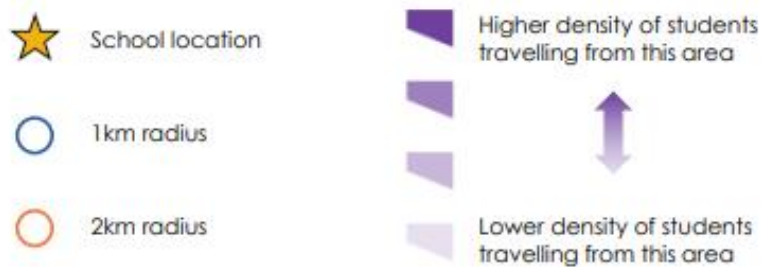

Where students are travelling from

- **55.4%** of students surveyed live within **1km** of the school
- **83.7%** of students surveyed live within **2km** of the school

Key Survey Findings

The school distributed the SRTS Travel Survey to all families of Gaelscoil Inse Chór. There was a **79.8%*** response rate to the survey.

- **97.3%** of respondents **agreed that road safety is a problem** around the school
- **99.1%** of respondents **would support works at the front of school** that improve student safety
- **100.0%** of respondents **would support works that would improve the walking and cycling links** to school