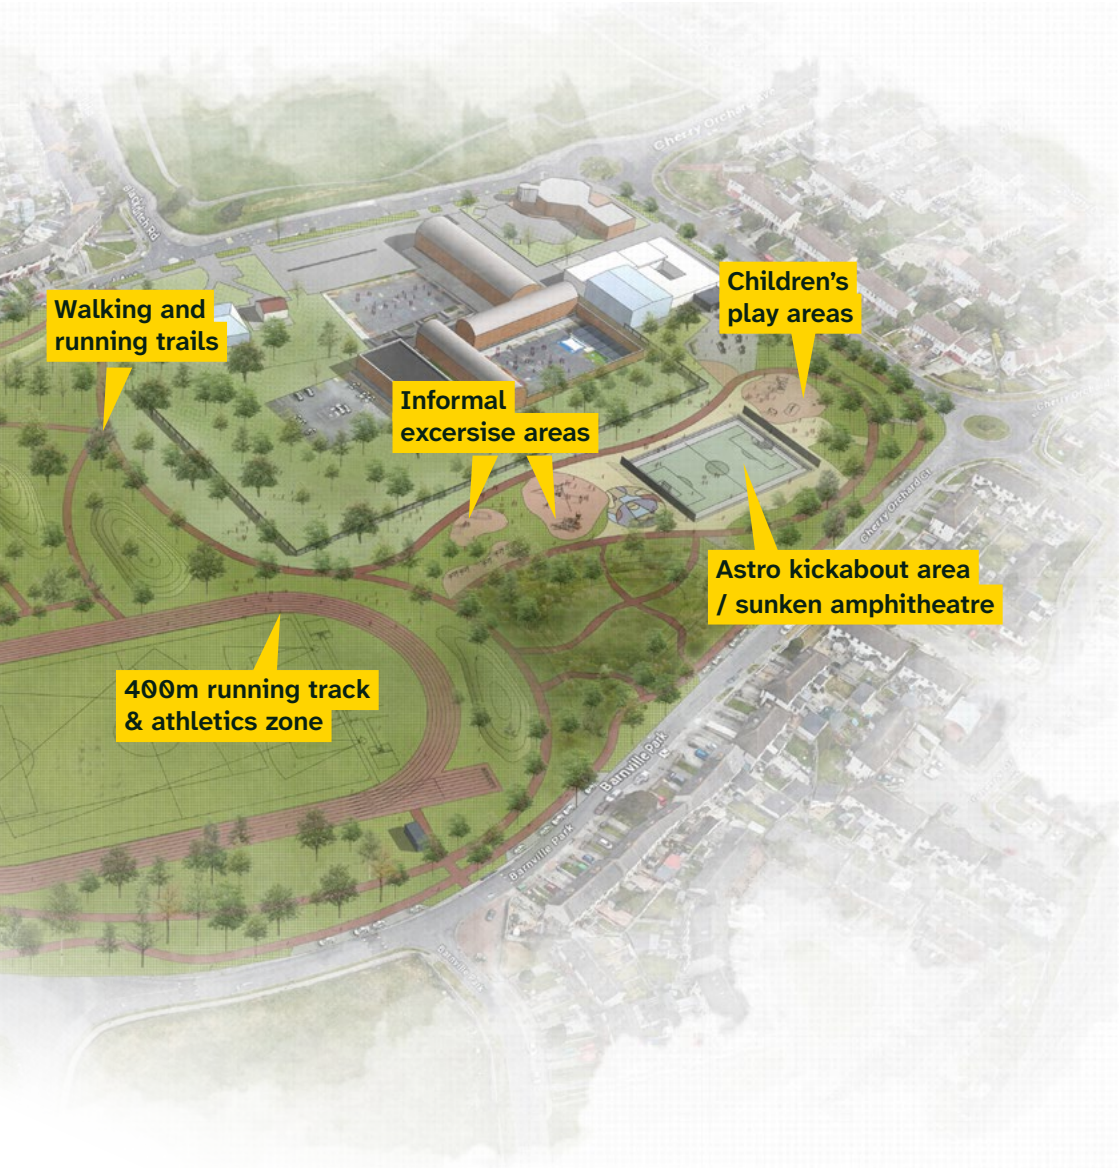

### Sport

High-quality sports facilities including a new 400 m running track, a 1km running and walking trail, high-performance grass football pitches, an astro kickabout area, and informal exercise spaces.

### A Place to Meet

Outdoor spaces to perform, learn, gather and celebrate, including a new informal amphitheatre.

### Connection

More welcoming entrances and improved park paths, with better links to surrounding streets, neighbourhoods, and local schools, including formalised on-street parking around the park.

Upgraded football pitches

Walking and running trails

Informal exercise areas

Children's play areas

Astro kickabout area / sunken amphitheatre

400m running track & athletics zone