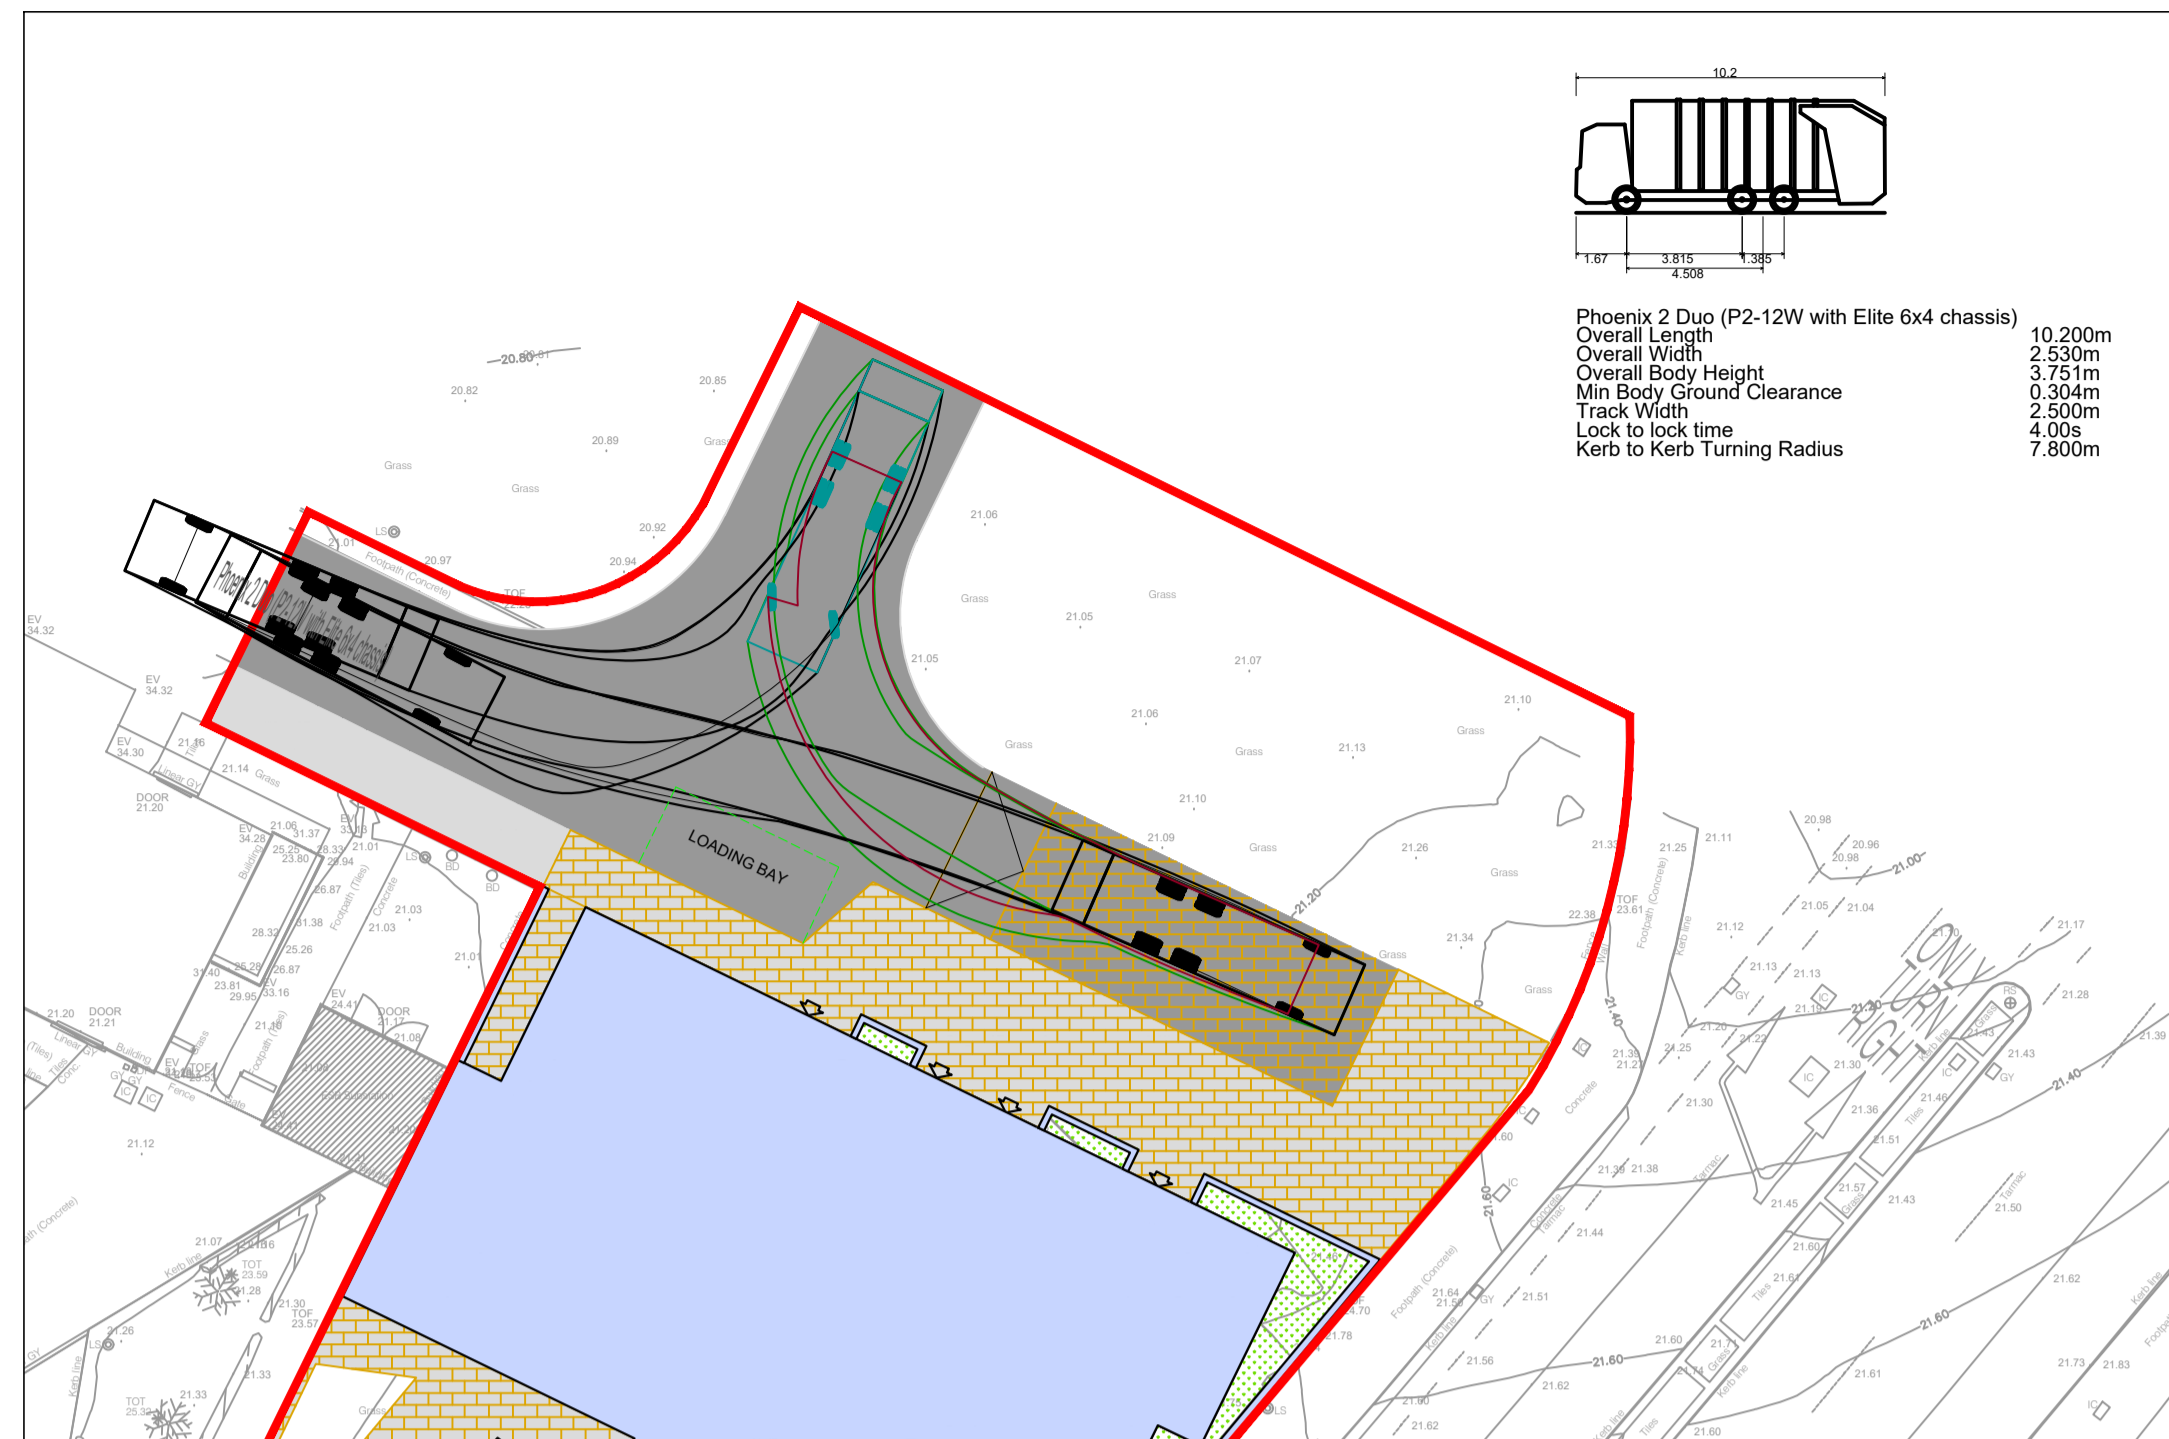

TURNING HEAD
WASTE TRUCK