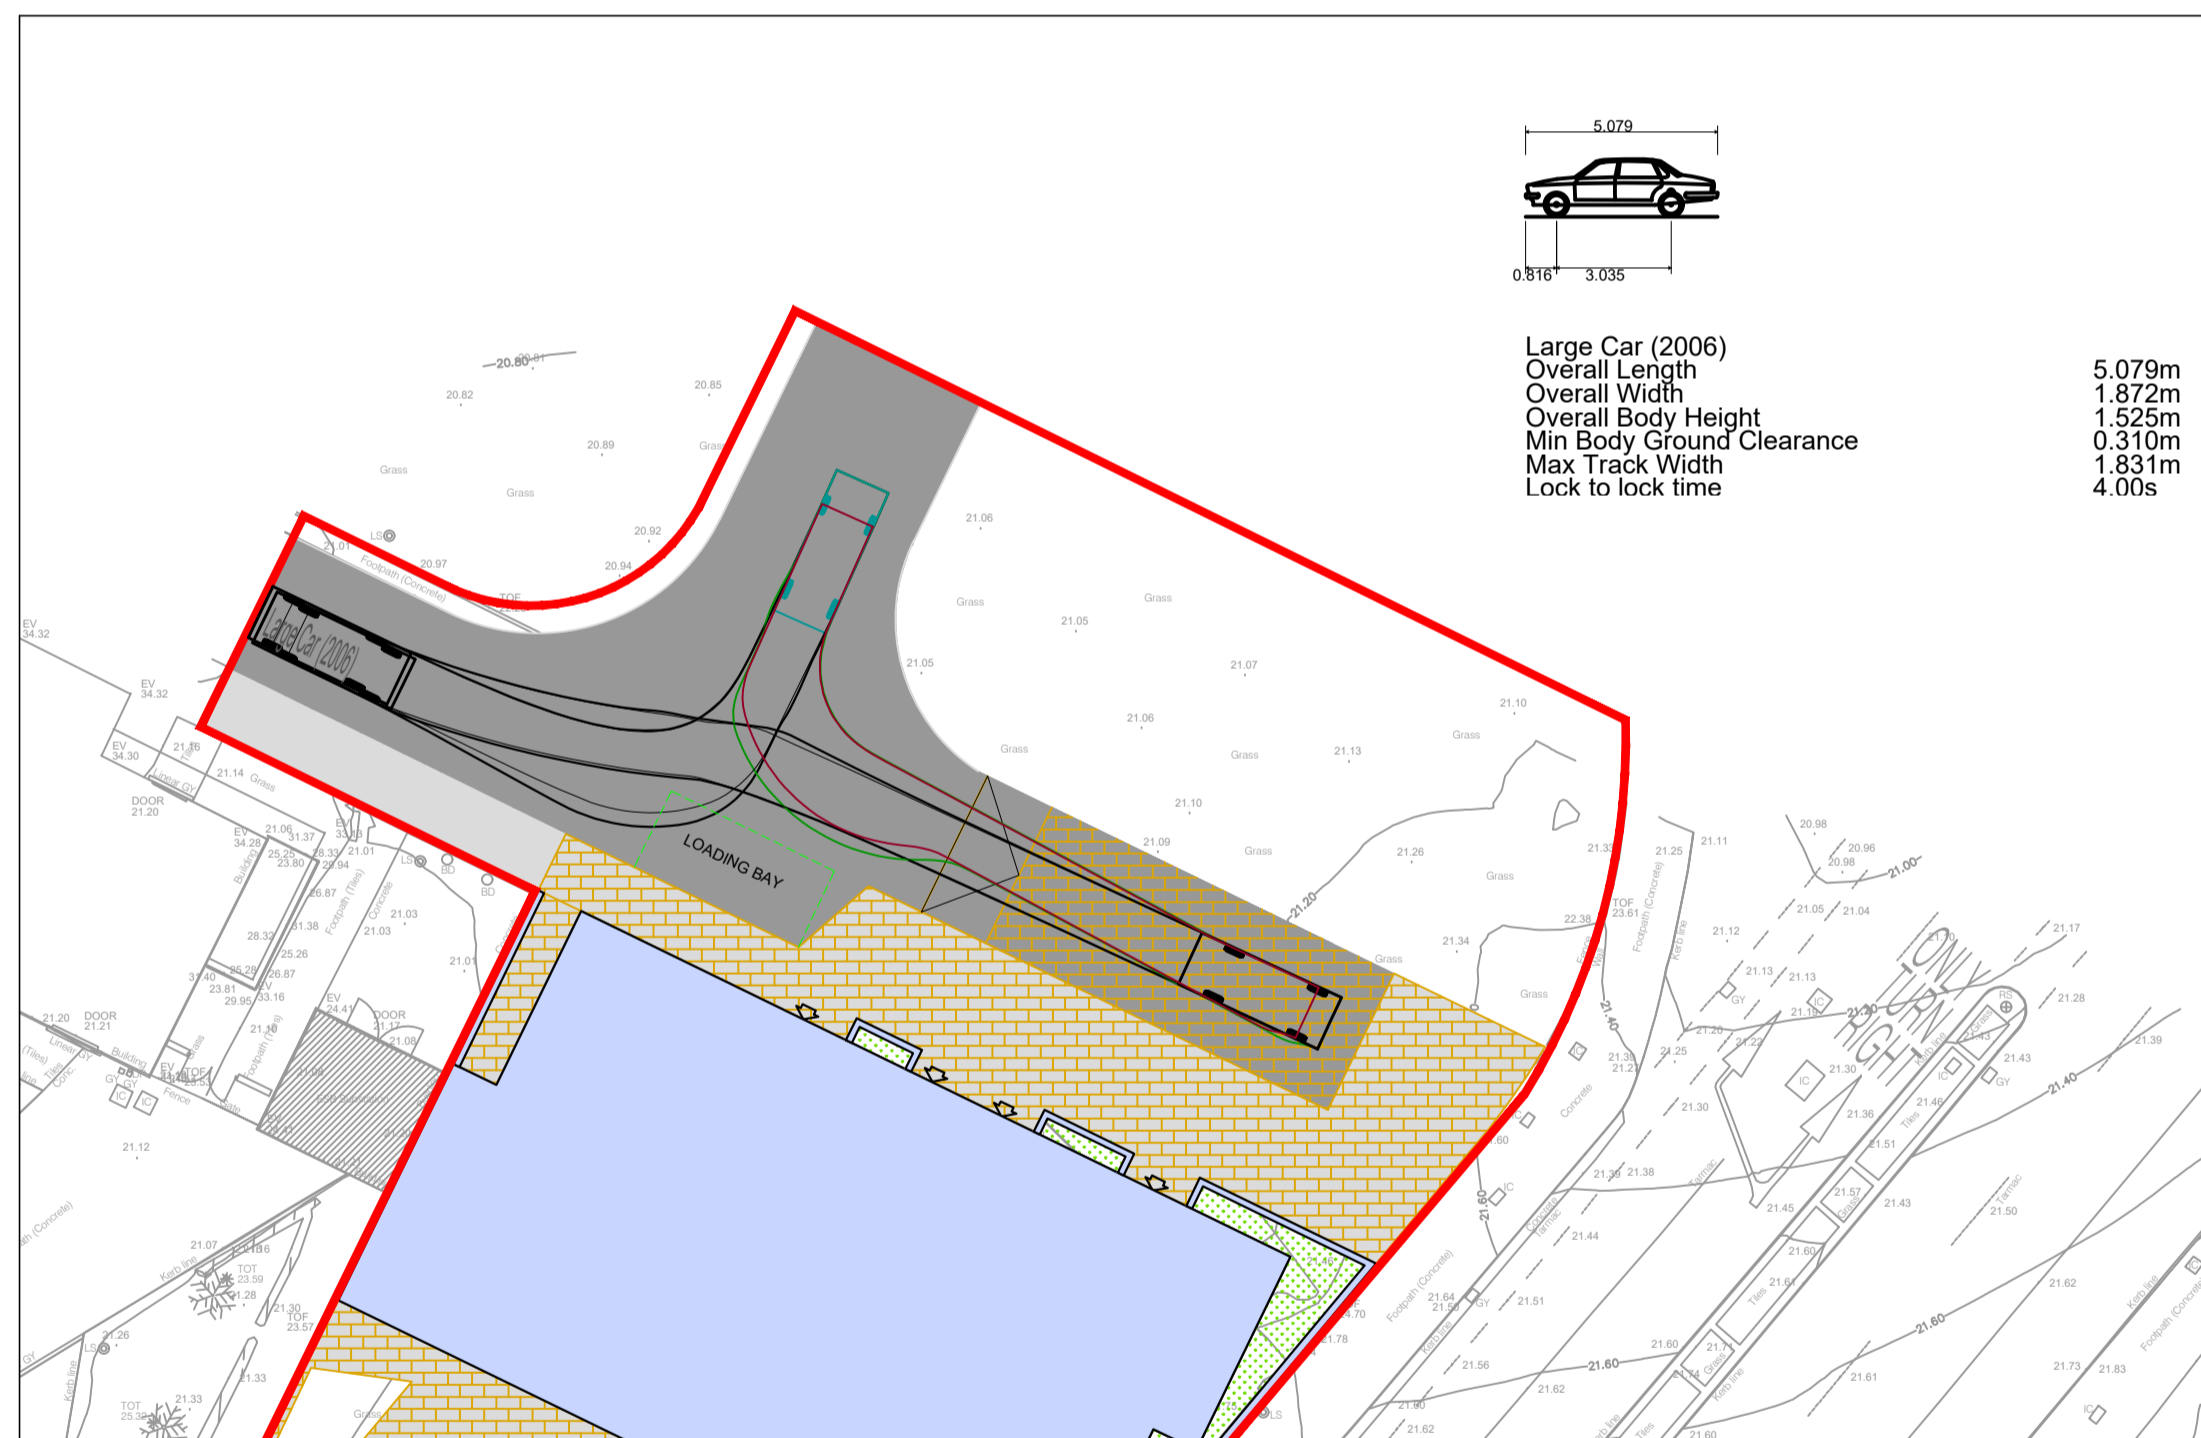

TURNING HEAD
LARGE CAR

Rev	Date	By	App	Amendment / Issue
S2 P02	08.08.25	PC		ISSUE FOR INFORMATION
S2 P01	12.06.25	PC		ISSUE FOR INFORMATION

MAKING COMPLEX EASY
A TETRA TECH COMPANY

Model File Identifier

Scale 1/250 @ A1 1/500 @ A3	Project DOLPHIN HOUSE RIALTO
Created on 08.04.24	Title VEHICLE AUTOTRACK
Sheets 1 of 1	File Identifier IE000614A-RPS-DG-XX-D-C-2001
Status S2	Rev P02