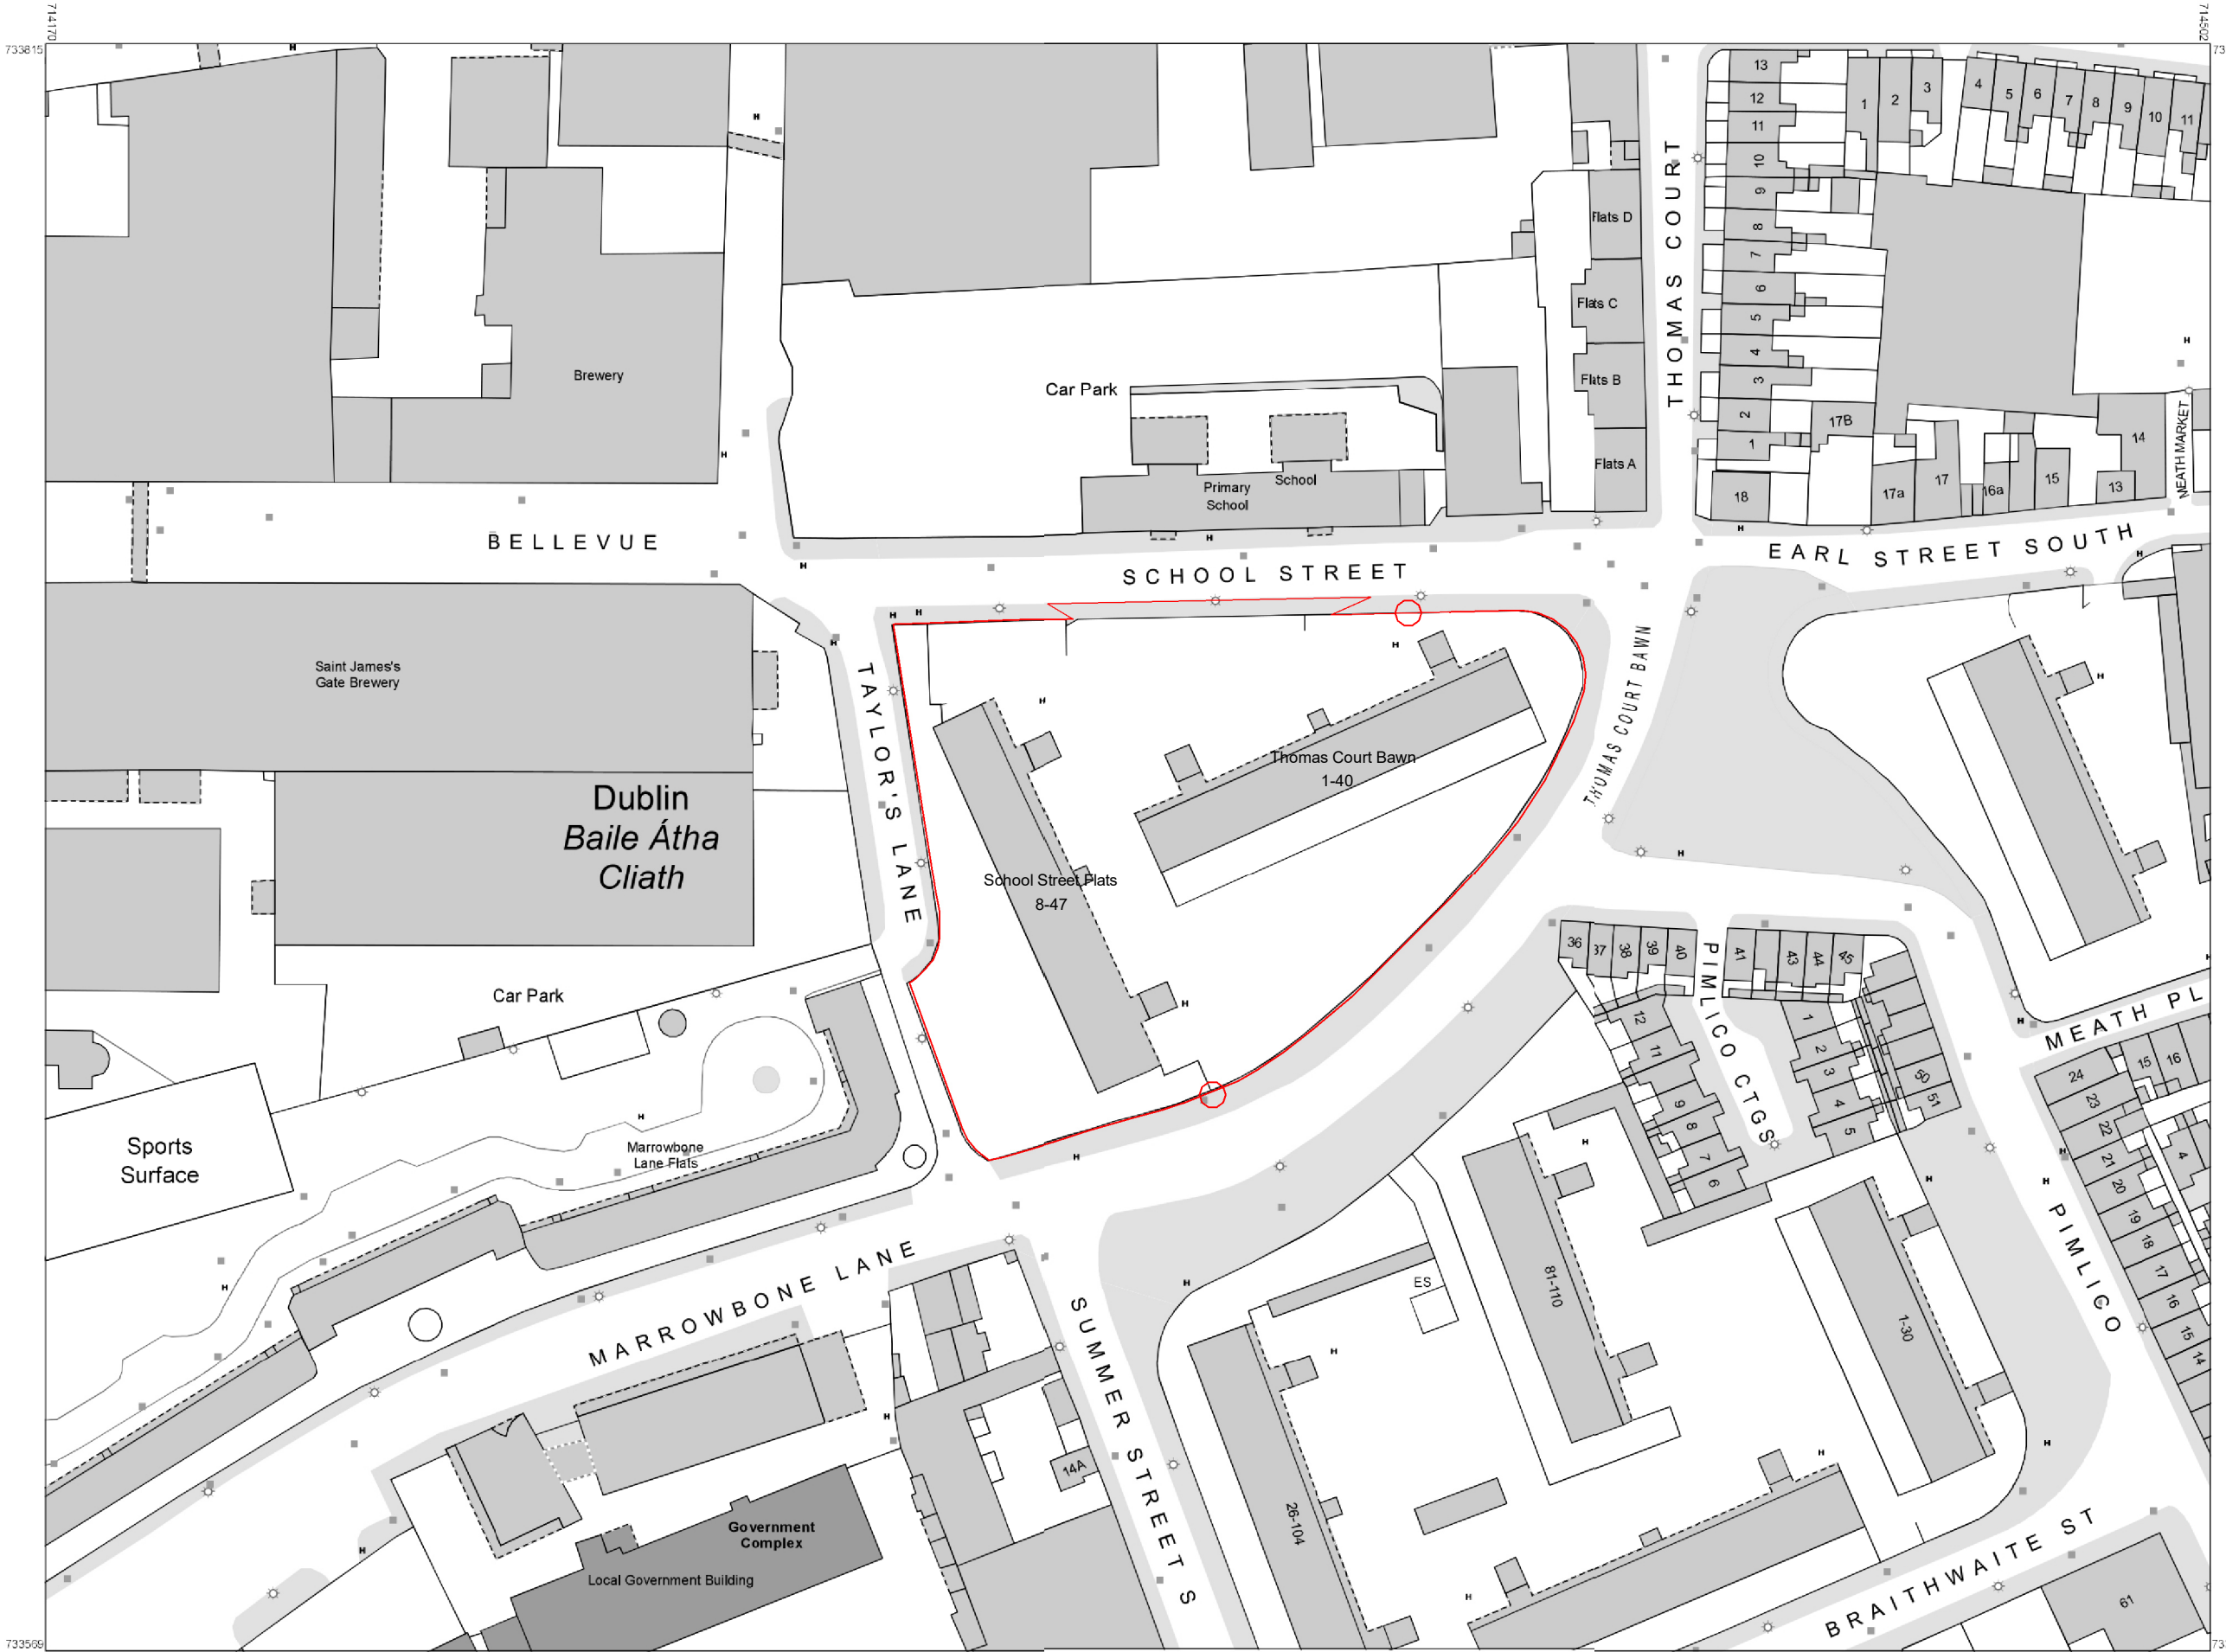

Planning Pack Map

Tailte Éireann

CENTRE COORDINATES:
ITM 714336,733692

PUBLISHED: 10/12/2024
ORDER NO.: 50438852_1

MAP SERIES: 1:1,000
1:1,000
MAP SHEETS: 3263-13
3263-14

COMPILED AND PUBLISHED BY:
Tailte Éireann,
Phoenix Park,
Dublin 8,
Ireland.
D08F6E4

The representation on this map of a road, track or footpath is not evidence of the existence of a right of way.

This topographic map does not show legal property boundaries, nor does it show ownership of physical features.

©Tailte Éireann, 2024.
All rights reserved.

-  Site Notice Location
-  Site Boundary Line

Metropolitan Workshop

OUTPUT SCALE: 1:1,000

CAPTURE RESOLUTION:
The map objects are only accurate to the resolution at which they were captured. Output scale is not indicative of data capture scale. Further information is available at: www.tailte.ie; search 'Capture Resolution'

LEGEND:
To view the legend visit www.tailte.ie and search for 'Large Scale Legend'

Part 8 Site Location Map